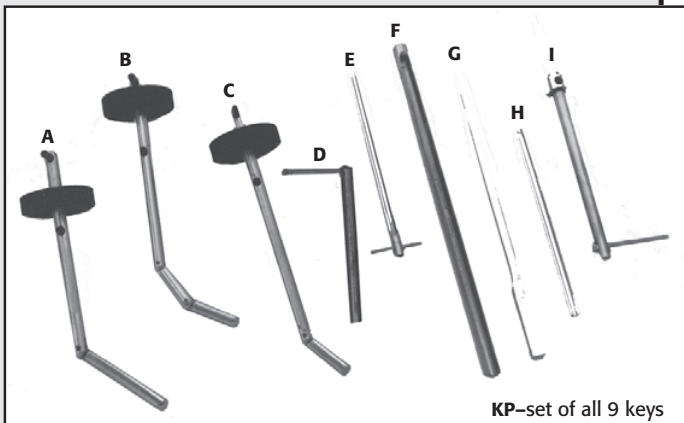

O3N2

Door Keys & Door Key Keepers

Door Keys

All aluminum and steel construction

Key	Part Number	Description
A	O2N	Otis 2 section 5.76" Replacement for Otis #194AD3
B	O3N	Otis 3 section 5.76" Replacement for Otis #194AD7
C	O2N2	Otis 2 section 7.12" Replacement for Otis #194AD4
D	GML	G.A.L. Type M lock
E	OL6	Otis L lock
F	OL10	Otis Lunar 10 1/2" Replacement for Otis # 194D2
G	WT9	Westinghouse "T" 9" L
H	WL6	Westinghouse Lunar 6" L
I	GDK	Replacement for G.A.L. #KMO
	KP	Set of all 9 of the above keys
	O3N2	Otis 3-section key

Door Key Keepers

Part Number **DKK**:

This sturdy 16-gauge welded steel keeper has one common key, eliminating multiple key confusion and deterring theft. Cadmium-plated to prevent rust, its continuous piano hinge is designed so that the pin cannot be removed. We provide registered keying, preventing unauthorized entry. Additional keys are available upon request.

Part Number **DKK-KT**:

This door key keeper mounts around a door handle. The key is housed in a 2 3/4"l x 1 1/4"w x 1 1/8"h 16-gauge steel box. We provide registered keying, preventing unauthorized entry. Additional keys are available upon request.

Part Number **K01KK**: Replacement Key

Questions? Answers at...