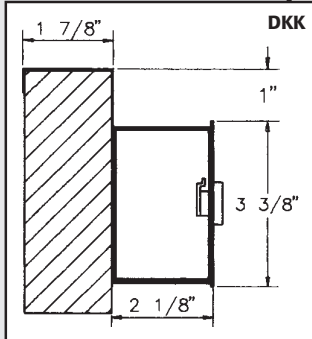

DKK-KT

Door Keys & Door Key Keepers

Door Keys

All aluminum and steel construction

Key	Part Number	Description
A	O2N	Otis 2 section 5.76" Replacement for Otis #194AD3
B	O3N	Otis 3 section 5.76" Replacement for Otis #194AD7
C	O2N2	Otis 2 section 7.12" Replacement for Otis #194AD4
D	GML	G.A.L. Type M lock
E	OL6	Otis L lock
F	OL10	Otis Lunar 10 1/2" Replacement for Otis # 194D2
G	WT9	Westinghouse "T" 9" L
H	WL6	Westinghouse Lunar 6" L
I	GDK	Replacement for G.A.L. #KMO
	KP	Set of all 9 of the above keys
	O3N2	Otis 3-section key

Door Key Keepers

Part Number **DKK**:

This sturdy 16-gauge welded steel keeper has one common key, eliminating multiple key confusion and deterring theft. Cadmium-plated to prevent rust, its continuous piano hinge is designed so that the pin cannot be removed. We provide registered keying, preventing unauthorized entry. Additional keys are available upon request.

Part Number **DKK-KT**:

This door key keeper mounts around a door handle. The key is housed in a 2 3/4"l x 1 1/4"w x 1 1/8"h 16-gauge steel box. We provide registered keying, preventing unauthorized entry. Additional keys are available upon request.

Part Number **K01KK**: Replacement Key

Questions? Answers at...