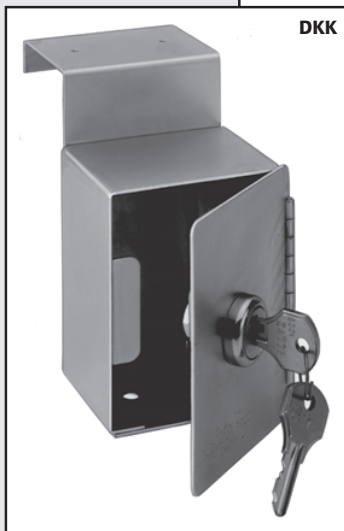

DKK

Door Keys & Door Key Keepers

Door Keys

All aluminum and steel construction

Key	Part Number	Description
A	O2N	Otis 2 section 5.76" Replacement for Otis #194AD3
B	O3N	Otis 3 section 5.76" Replacement for Otis #194AD7
C	O2N2	Otis 2 section 7.12" Replacement for Otis #194AD4
D	GML	G.A.L. Type M lock
E	OL6	Otis L lock
F	OL10	Otis Lunar 10 1/2" Replacement for Otis # 194D2
G	WT9	Westinghouse "T" 9" L
H	WL6	Westinghouse Lunar 6" L
I	GDK	Replacement for G.A.L. #KMO
	KP	Set of all 9 of the above keys
	O3N2	Otis 3-section key

Door Key Keepers

Part Number **DKK**:

This sturdy 16-gauge welded steel keeper has one common key, eliminating multiple key confusion and deterring theft. Cadmium-plated to prevent rust, its continuous piano hinge is designed so that the pin cannot be removed. We provide registered keying, preventing unauthorized entry. Additional keys are available upon request.

Part Number **DKK-KT**:

This door key keeper mounts around a door handle. The key is housed in a 2 3/4"l x 1 1/4"w x 1 1/8"h 16-gauge steel box. We provide registered keying, preventing unauthorized entry. Additional keys are available upon request.

Part Number **K01KK**: Replacement Key

Questions? Answers at...